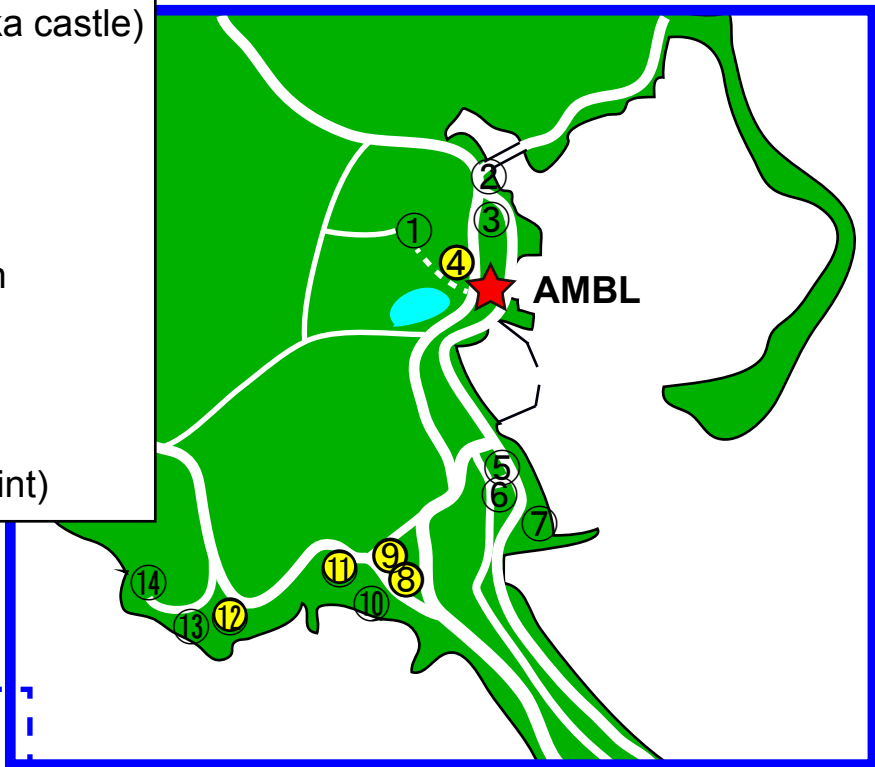

- ① Visitor centre (Tomioka castle)
- ② Shop
- ③ Social centre (spa)
- ④ AMBL dormitory
- ⑤ ⑥ Restaurant
- ⑦ Tomioka port
- ⑧ ⑨ Japanese style inn
- ⑩ Beach
- ⑪ Hotel
- ⑫ Japanese style inn
- ⑬ Camp site
- ⑭ Marine park (View point)

## Reihoku Map

- ① Souvenir shop
- ② Restaurant
- ③ Reihoku town hostel
- ④ Restaurant
- ⑤ Hospital (+restaurant)
- ⑥ 24h convenience store
- ⑦ Police
- ⑧ Community centre (symposium dinner)
- ⑨ Spa
- ⑩ "Kuroneko-Yamato" delivery service
- ⑪ Supermarket
- ⑫~⑯ Restaurant
- ⑰ Supermarket
- ⑱ Restaurant
- ⑲ Post office

Ushibuka ↓

- ① Post office
- ② Restaurant
- ③ DIY shop
- ④ 24h convenience store
- ⑤ Restaurant
- ⑥ Take out food shop
- ⑦ Restaurant
- ⑧ ⑨ Supermarket
- ⑩ Restaurant