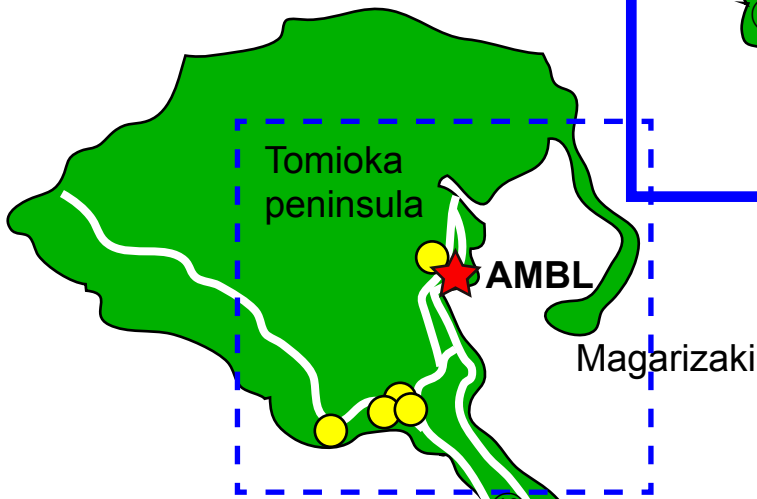

- ① Visitor centre (Tomioka castle)
- ② Shop
- ③ Social centre (spa)
- ④ AMBL dormitory
- ⑤ ⑥ Restaurant
- ⑦ Tomioka port
- ⑧ ⑨ Japanese style inn
- ⑩ Beach
- ⑪ Hotel
- ⑫ Japanese style inn
- ⑬ Camp site
- ⑭ Marine park (View point)

## Reihoku Map

- ① Souvenir shop
- ② Restaurant
- ③ Reihoku town hostel
- ④ Restaurant
- ⑤ Hospital (+restaurant)
- ⑥ 24h convenience store
- ⑦ Police
- ⑧ Community centre (symposium dinner)
- ⑨ Spa
- ⑩ "Kuroneko-Yamato" delivery service
- ⑪ Supermarket
- ⑫~⑯ Restaurant
- ⑰ Supermarket
- ⑱ Restaurant
- ⑲ Post office